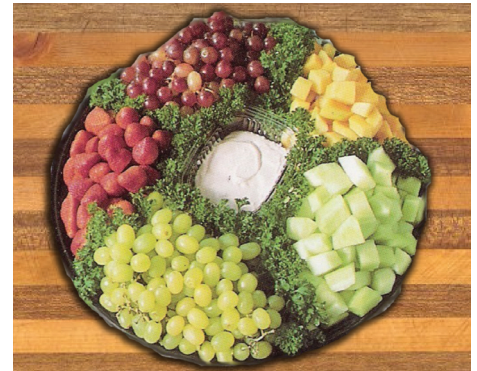

piggly wiggly
Down Home, Down The Street.™

Deli Trays

Cubed Cheese Platter

Cheeses include your choice of: Swiss, muenster, American hot pepper, provolone, sharp cheddar, colby or colby jack. Garnished with parsley and cherry tomatoes. Centered with a delicious cheeseball.

Meat & Cheese Platter

Your Choice of any Sara Lee or Bryan deli meat. Accompanied with your choice of our delicious deli variety cheeses. Garnished with Parsley and cherry tomatoes. (You choose a side for the center of the tray).

Fresh Fruit Tray

Delicious red & green grapes, scrumptious red strawberries, pineapple, chopped cantalope and/or honeydew melon. Complimented by Marzetti's Fruit dip.

Cooked Shrimp Platter

Platter filled with fresh steamed or cooked shrimp. Complimented with a tangy seafood cocktail sauce.

All Meat Platters

Features generous portions of Sara Lee or Bryan deli meat. Garnished with Parsley and Cherry Tomatoes. (You choose a side for the center of the tray).

Chicken Tender Party Tray

Tray features the most delicious Chicken Strips available. Garnished with green leaf lettuce and cherry tomatoes. (You choose the dressing for the center of the tray).