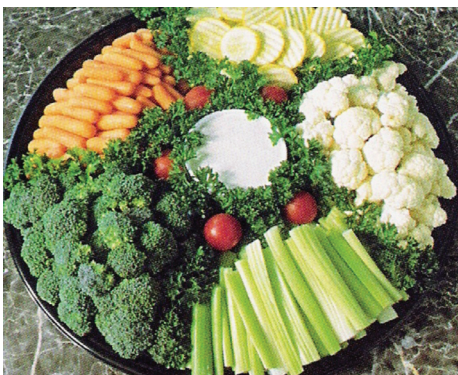

Meat & Cheese Platter

Your Choice of any Sara Lee or Bryan deli meat. Accompanied with your choice of our delicious deli variety cheeses. Garnished with Parsley and cherry tomatoes. (You choose a side for the center of the tray).

Fresh Fruit Tray

Delicious red & green grapes, scrumptious red strawberries, pineapple, chopped cantalope and/or honeydew melon. Complimented by Marzetti's Fruit dip.

Cooked Shrimp Platter

Platter filled with fresh steamed or cooked shrimp. Complimented with a tangy seafood cocktail sauce.

All Meat Platters

Features generous portions of Sara Lee or Bryan deli meat. Garnished with Parsley and Cherry Tomatoes. (You choose a side for the center of the tray).

Chicken Tender Party Tray

Tray features the most delicious Chicken Strips available. Garnished with green leaf lettuce and cherry tomatoes. (You choose the dressing for the center of the tray).

The perfect hors d'oeuvre to start off your party. Delicious drumettes or chicken wings. Garnished with green leaf lettuce and cherry tomatoes. (Your choice of dressing).

Finger Sandwich Party Tray

Your choice of any Sara Lee or Bryan deli meat. Accompanied with your choice of our delicious cheese varieties served on white or wheat bread and garnished with parsley and cherry tomatoes. Salad sandwiches are also available.